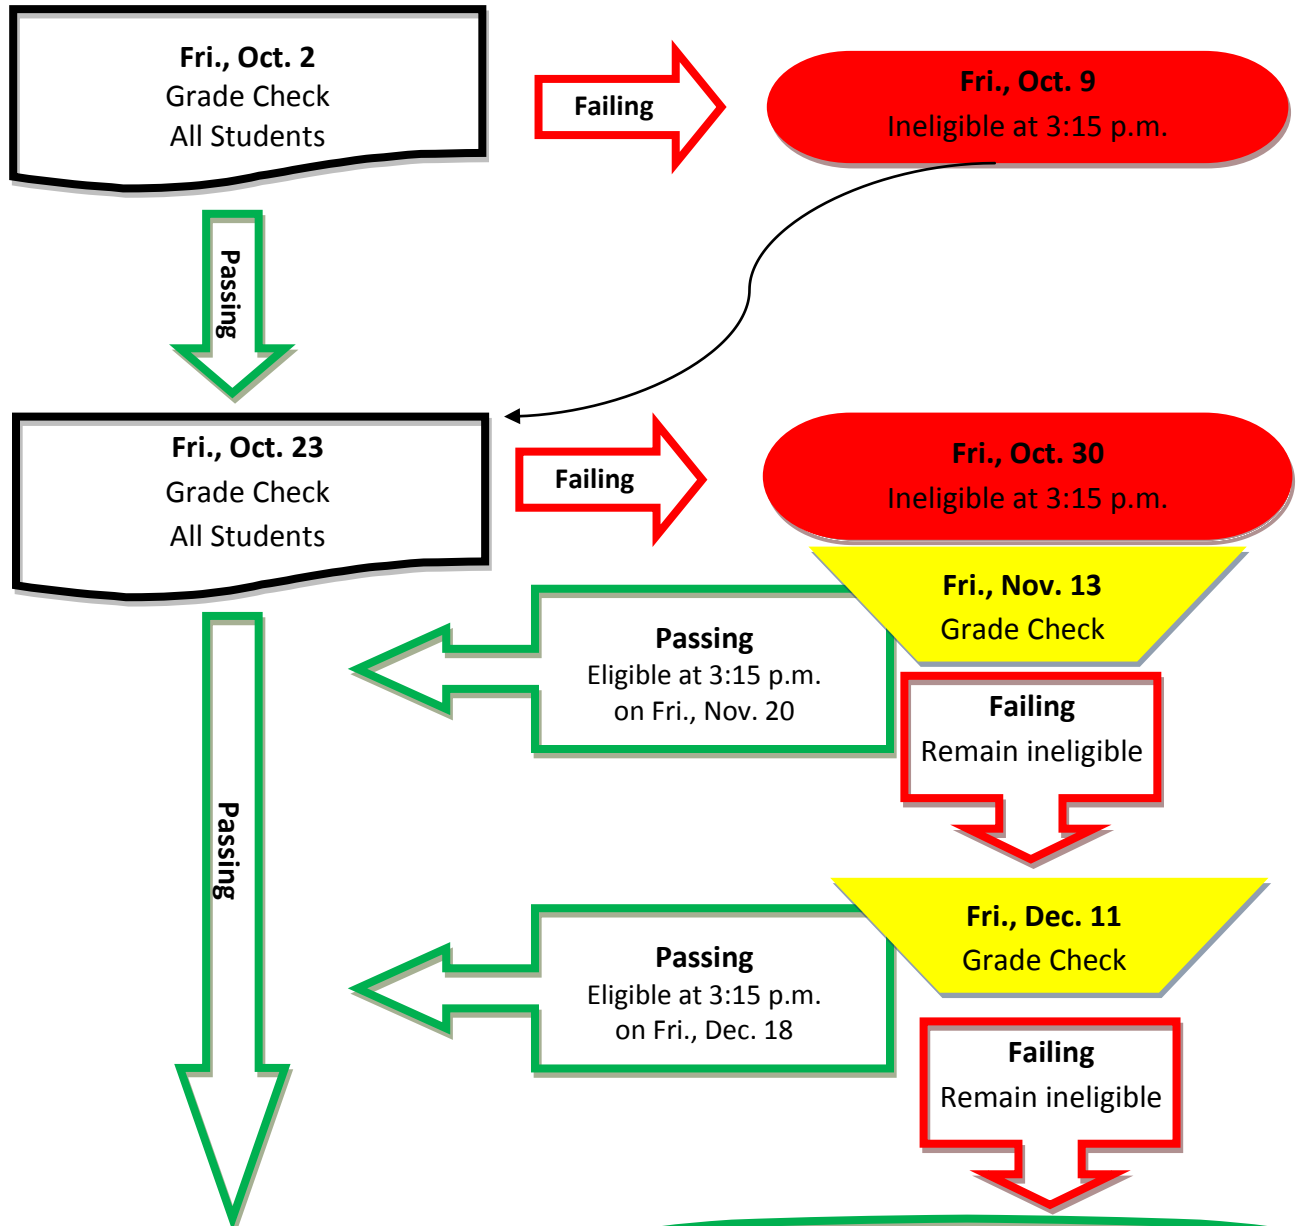

2009

ACHS UIL Eligibility Calendar Flowchart

2010

NOTE: Any time a grade is checked, it is a **nine-weeks grade**. Semester grades are not checked for eligibility. Progress reports will be mailed home to students every 3 weeks.

Fri., Dec. 18 – All students are eligible beginning at 3:15 p.m. All students are eligible during a holiday or break in which the students are out for a calendar week or more.

Mon., Jan. 4 – All students who are eligible **due to Christmas Break only** become ineligible again when they return to school.

Fri., Mar. 12 – All students are eligible beginning at 3:15 p.m. All students are eligible during a holiday or break in which the students are out for a calendar week or more.

Mon., Mar. 22 – All students who are eligible **due to Spring Break only** become ineligible again when they return to school.