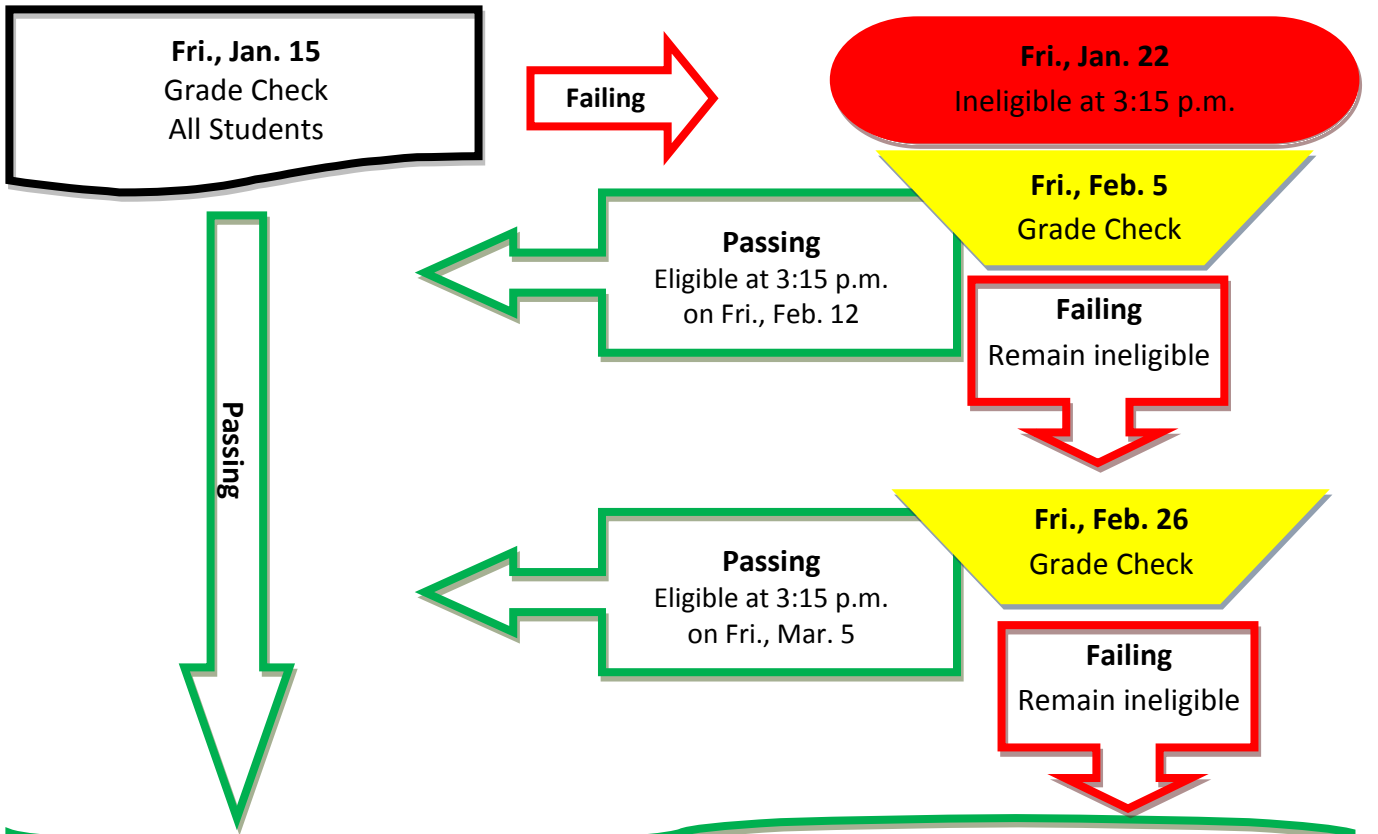

2009

ACHS UIL Eligibility Calendar Flowchart

2010

NOTE: Any time a grade is checked, it is a **nine-weeks grade**. Semester grades are not checked for eligibility. Progress reports will be mailed home to students every 3 weeks.

Fri., Dec. 18 – All students are eligible beginning at 3:15 p.m. All students are eligible during a holiday or break in which the students are out for a calendar week or more.

Mon., Jan. 4 – All students who are eligible **due to Christmas Break only** become ineligible again when they return to school.

Fri., Mar. 12 – All students are eligible beginning at 3:15 p.m. All students are eligible during a holiday or break in which the students are out for a calendar week or more.

Mon., Mar. 22 – All students who are eligible **due to Spring Break only** become ineligible again when they return to school.