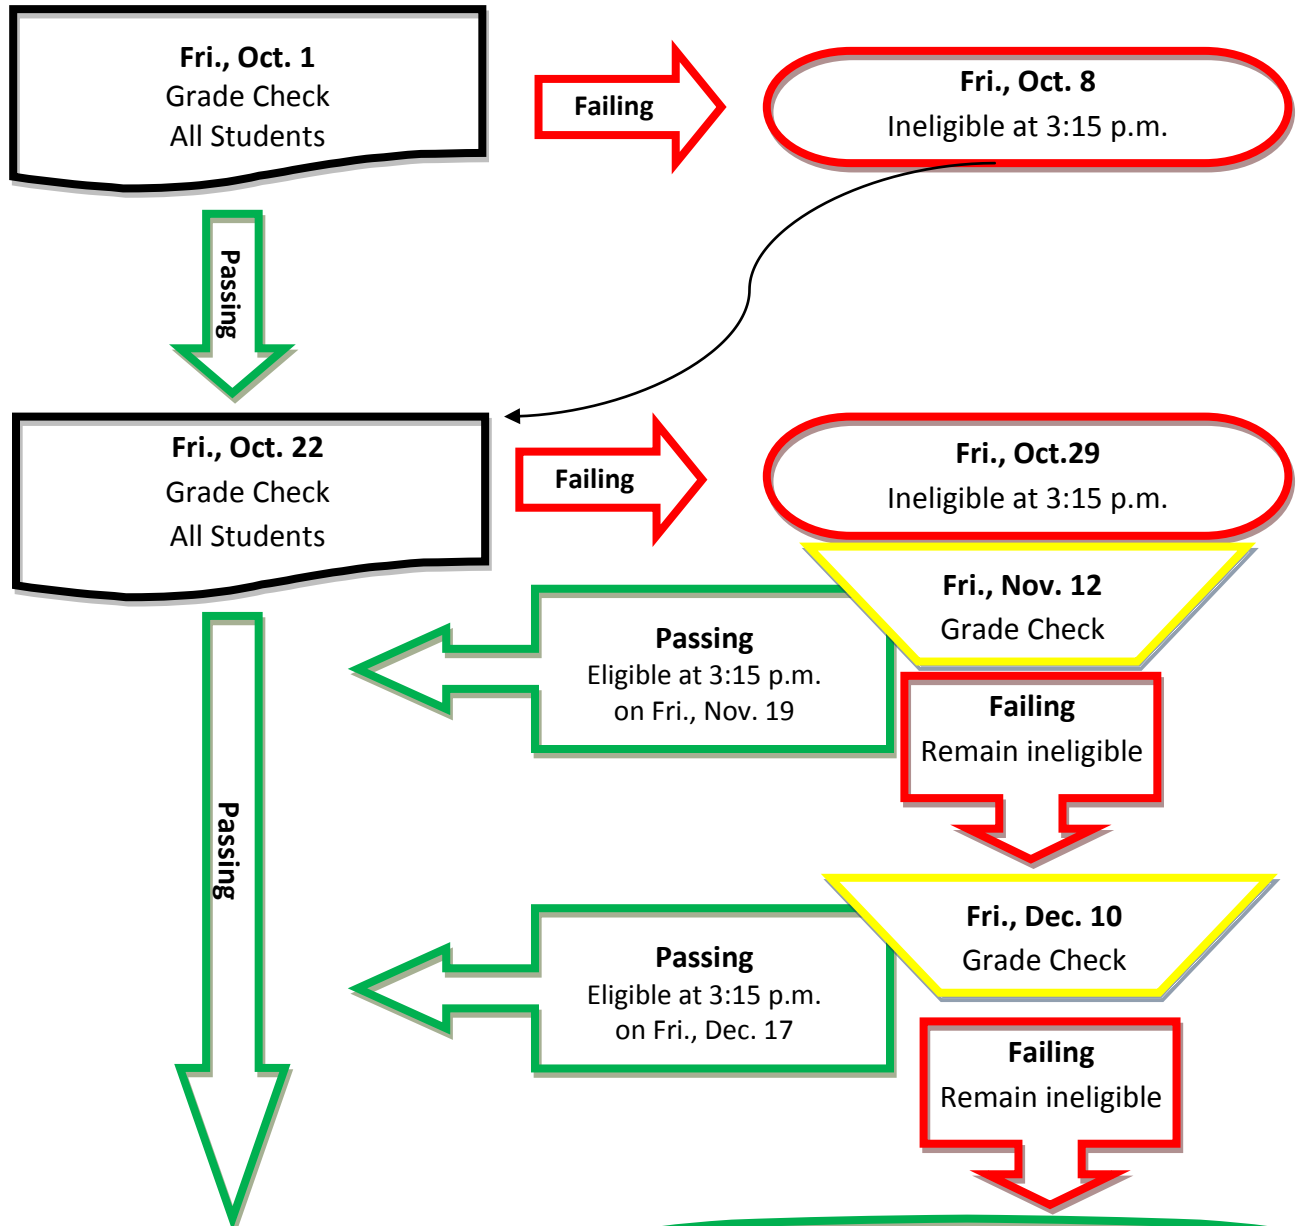

2010

ACHS UIL Eligibility Calendar Flowchart

2011

NOTE: Any time a grade is checked, it is a **nine-weeks grade**. Semester grades are not checked for eligibility. Progress reports will be mailed home to students every 3 weeks.

Fri., Dec. 17 – All students are eligible beginning at 3:15 p.m. All students are eligible during a holiday or break in which the students are out for a calendar week or more.

Mon., Jan. 3 – All students who are eligible **due to Christmas Break only** become ineligible again when they return to school.

Fri., Mar. 11 – All students are eligible beginning at 3:15 p.m. All students are eligible during a holiday or break in which the students are out for a calendar week or more.

Mon., Mar. 21 – All students who are eligible **due to Spring Break only** become ineligible again when they return to school.