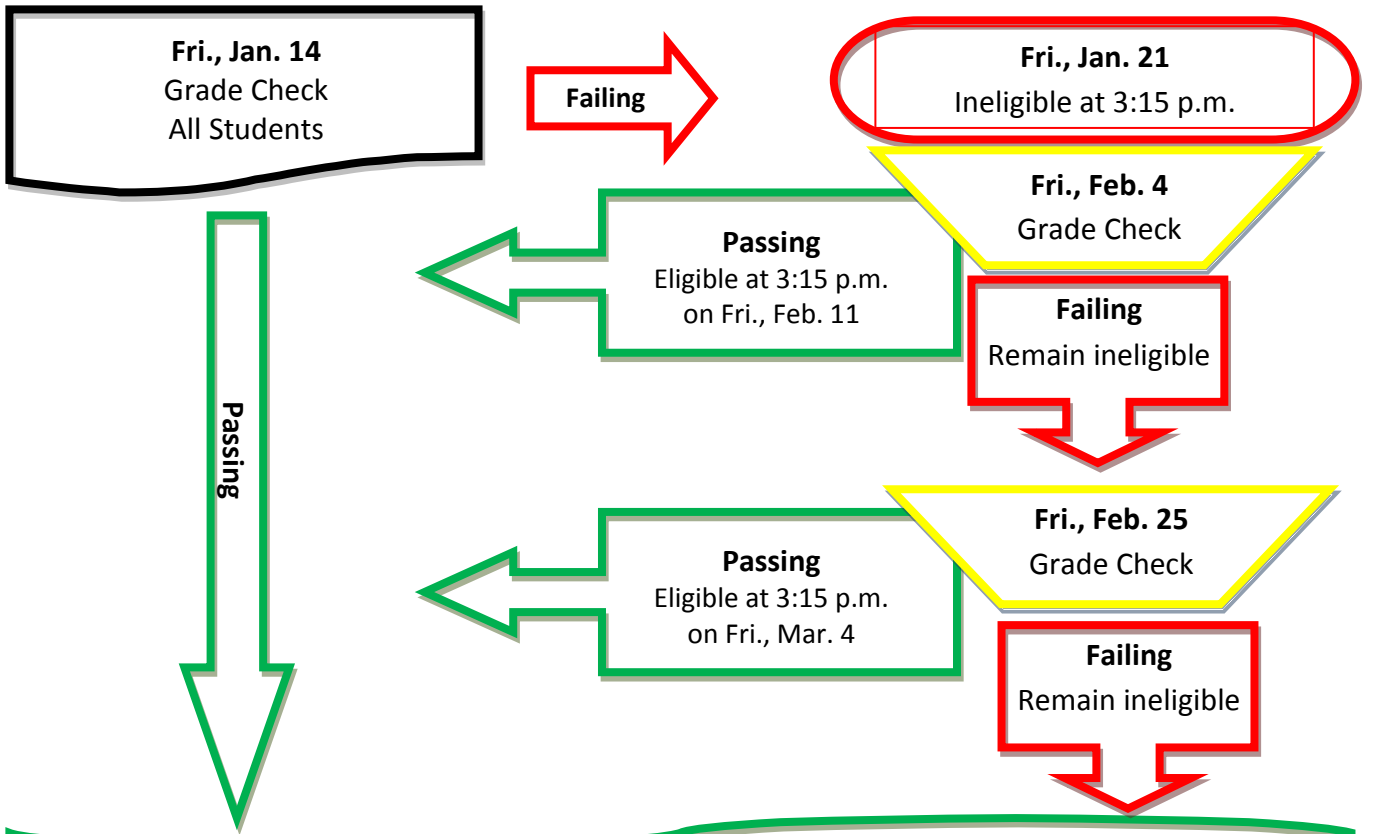

2010

ACHS UIL Eligibility Calendar Flowchart

2011

NOTE: Any time a grade is checked, it is a **nine-weeks grade**. Semester grades are not checked for eligibility. Progress reports will be mailed home to students every 3 weeks.

Fri., Dec. 17 – All students are eligible beginning at 3:15 p.m. All students are eligible during a holiday or break in which the students are out for a calendar week or more.

Mon., Jan. 3 – All students who are eligible **due to Christmas Break only** become ineligible again when they return to school.

Fri., Mar. 11 – All students are eligible beginning at 3:15 p.m. All students are eligible during a holiday or break in which the students are out for a calendar week or more.

Mon., Mar. 21 – All students who are eligible **due to Spring Break only** become ineligible again when they return to school.